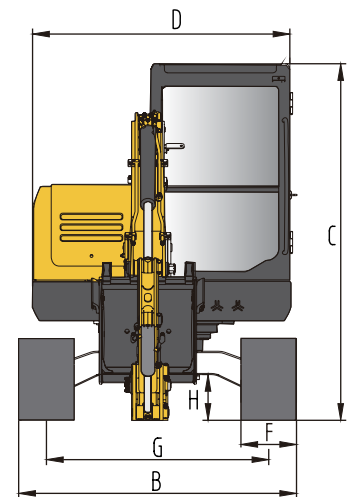

SY60C-TIER 4F

 OPERATING WEIGHT:

5780kg

 ENGINE MODEL:

Kubota V2607

 WARRANTY:

5 Year / 5,000 Hour

SY60C DIMENSIONS & SPECIFICATIONS

OVERALL DIMENSIONS

A	Transport Length	5925 mm
B	Transport Width	2005 mm
C	Transport Height	2830 mm
D	Upperstructure Width	1860 mm
E	Blade Height	340 mm
F	Standard Track Shoe Width	400 mm
G	Track Gauge	1600 mm
H	Min Ground Clearance	330 mm
I	Tail Swing Radius	1640 mm
J	Center distance of tumblers	2045 mm
K	Overall length of crawler	2545 mm
	Counterweight Clearance	705 mm
	Boom Length	3000 mm
	Arm Length	1700 mm

WORKING RANGE

a	Maximum Digging Height	5705 mm
b	Maximum Dumping Height	3945 mm
c	Maximum Digging Depth	3830 mm
d	Maximum Vertical Digging Depth	3085 mm
e	Maximum Digging Reach	6110 mm
f	Minimum Swing Radius	2555 mm
g	Height at Min. Swing Radius	4495 mm
h	Max. Clearance when Blade up	385 mm
i	Max. Depth of Blade down	380 mm

MACHINE PARAMETERS

Operating Weight	5780 Kg
Engine Type	Kubota
Engine Max Power (Gross)	45 kW @ 2200 rpm
Engine Max Torque	225 Nm @ 1500 rpm
Engine Displacement	2,615 L
Swing Speed	9.6 rpm
Travel Speed	3.73 km/h 2.40 km/h
Fuel Tank Capacity	130 L
Hydraulic Tank Capacity	85 L
Engine Oil Capacity	9.6 L
Ground Pressure	3.,75 kPa