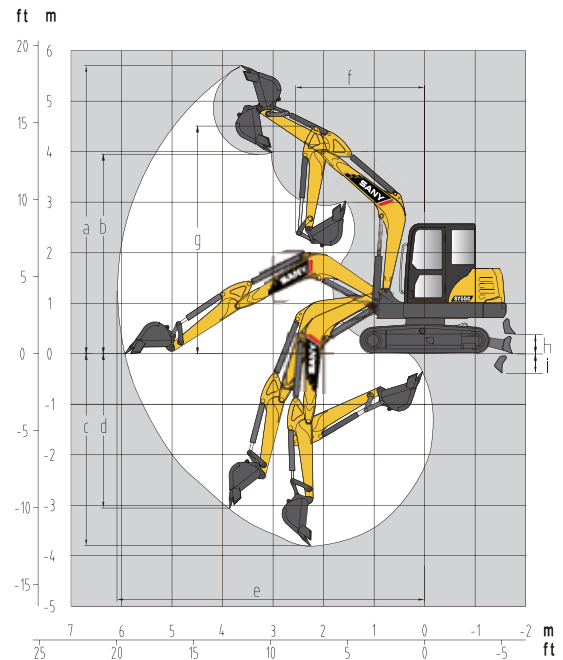

SY60C-TIER 4F

 OPERATING WEIGHT:

5780kg

 ENGINE MODEL:

Kubota V2607

 WARRANTY:

5 Year / 5,000 Hour

SY60C DIMENSIONS & SPECIFICATIONS

OVERALL DIMENSIONS

A	Transport Length	5925 mm
B	Transport Width	2005 mm
C	Transport Height	2830 mm
D	Upperstructure Width	1860 mm
E	Blade Height	340 mm
F	Standard Track Shoe Width	400 mm
G	Track Gauge	1600 mm
H	Min Ground Clearance	330 mm
I	Tail Swing Radius	1640 mm
J	Center distance of tumblers	2045 mm
K	Overall length of crawler	2545 mm
	Counterweight Clearance	705 mm
	Boom Length	3000 mm
	Arm Length	1700 mm

WORKING RANGE

a	Maximum Digging Height	5705 mm
b	Maximum Dumping Height	3945 mm
c	Maximum Digging Depth	3830 mm
d	Maximum Vertical Digging Depth	3085 mm
e	Maximum Digging Reach	6110 mm
f	Minimum Swing Radius	2555 mm
g	Height at Min. Swing Radius	4495 mm
h	Max. Clearance when Blade up	385 mm
i	Max. Depth of Blade down	380 mm

MACHINE PARAMETERS

Operating Weight	5780 Kg
Engine Type	Kubota
Engine Max Power (Gross)	45 kW @ 2200 rpm
Engine Max Torque	225 Nm @ 1500 rpm
Engine Displacement	2,615 L
Swing Speed	9.6 rpm
Travel Speed	3.73 km/h 2.40 km/h
Fuel Tank Capacity	130 L
Hydraulic Tank Capacity	85 L
Engine Oil Capacity	9.6 L
Ground Pressure	3.,75 kPa