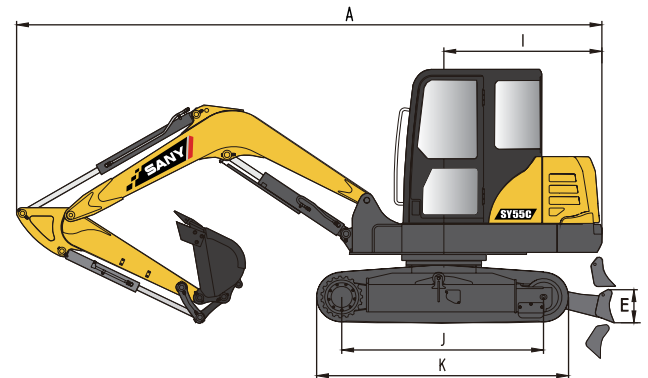

SMALL EXCAVATOR RANGE

SY60C

SANY

- » Tier4 final compliant engine satisfies the emission regulations of North America.
- » The SLSS hydraulic system developed by an international team ensures precise operation and energy conservation;
- » Extra reinforcements in the boom, arm, swing platform and undercarriage increase stability and service life.
- » Easily accessible service points and a detachable radiator screen are among the features that make scheduled maintenance more convenient.

SY60C-TIER 4F

 OPERATING WEIGHT:

5780kg

 ENGINE MODEL:

Kubota V2607

 WARRANTY:

5 Year / 5,000 Hour

SY60C DIMENSIONS & SPECIFICATIONS

OVERALL DIMENSIONS

A	Transport Length	5925 mm
B	Transport Width	2005 mm
C	Transport Height	2830 mm
D	Upperstructure Width	1860 mm
E	Blade Height	340 mm
F	Standard Track Shoe Width	400 mm
G	Track Gauge	1600 mm
H	Min Ground Clearance	330 mm
I	Tail Swing Radius	1640 mm
J	Center distance of tumblers	2045 mm
K	Overall length of crawler	2545 mm
	Counterweight Clearance	705 mm
	Boom Length	3000 mm
	Arm Length	1700 mm

MACHINE PARAMETERS

Operating Weight	5780 Kg
Engine Type	Kubota
Engine Max Power (Gross)	45 kW @ 2200 rpm
Engine Max Torque	225 Nm @ 1500 rpm
Engine Displacement	2,615 L
Swing Speed	9.6 rpm
Travel Speed	3.73 km/h 2.40 km/h
Fuel Tank Capacity	130 L
Hydraulic Tank Capacity	85 L
Engine Oil Capacity	9.6 L
Ground Pressure	3.,75 kPa